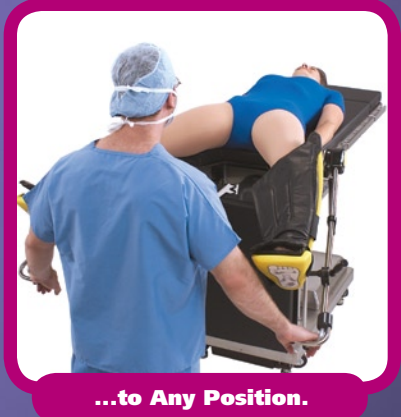

...to Any Position.