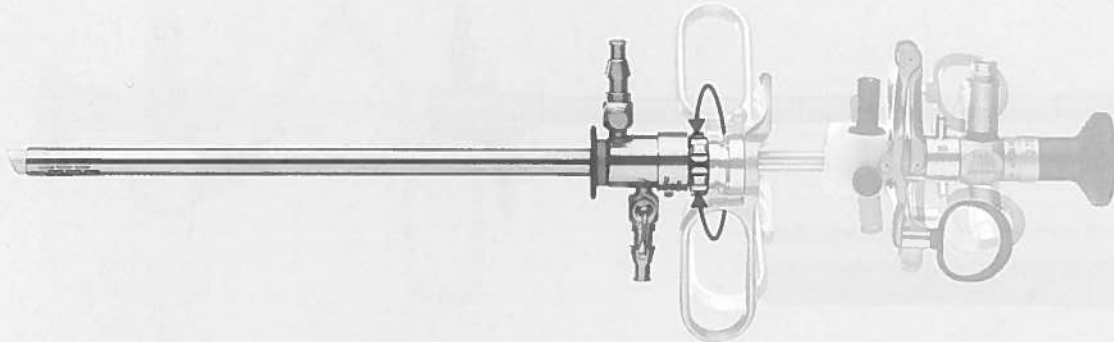

# Resectoscope Sheaths with rotatable inner tube

for continuous flow irrigation and suction.

NEW

**Special features:**

- Ceramic insulating beak insert for burn resistance.
- Ceramic insulation on inner tube for easy service.
- For use with standard working elements 27040 and 27050.
- Rotatable inner tube.

**26 Charr.**

27050 SL **Resectoscope Sheath** including connecting tubing for in- and outflow, 26 Fr., oblique beak, **rotatable** inner tube with ceramic insulation, for use with working elements 27040 C/D/E and 27050 C/D/E/EN. Color code: yellow.

27050 XA **Inner Tube**, rotatable, with ceramic insulation, for use with resectoscope sheath 27050 SL, 26 Fr.

**28 Charr.**

27050 SM **Resectoscope Sheath** including connecting tubing for in- and outflow, 28 Fr., oblique beak, **rotatable** inner tube with ceramic insulation, for use with working elements 27040 C/D/E and 27050 C/D/E/EN. Color code: black.

27050 XB **Inner Tube**, rotatable, with ceramic insulation, for use with resectoscope sheath 27050 SM, 28 Fr.

27094 BY **Adaptor** for use with optical forceps 27072 BL/BS/MC and with resectoscope sheaths 27040 SL/SD/SM/SE, 27050 SL/SM.