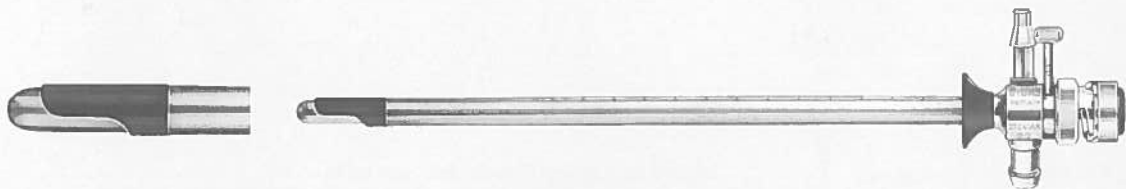

Resectoscope Sheaths

Metal-Sheaths with LUER-lock stopcock including connecting tube for irrigation.

- 27040 AO 27 Fr., oblique beak, with obturator 27040 OA, color code: black.
27040 BO 24 Fr., oblique beak, with obturator 27040 OC, color code: yellow.

- 27040 AK 27 Fr., short beak, with obturator 27040 OB, color code: black.
27040 BK 24 Fr., short beak, with obturator 27040 OD, color code: yellow.

Metal-Sheaths with Central Valve including connecting tubes for in- and outflow.

- 27041 AO 27 Fr., oblique beak, with obturator 27040 OA, color code: black.
27041 BO 24 Fr., oblique beak, with obturator 27040 OC, color code: yellow.

- 27041 AK 27 Fr., short beak, with obturator 27040 OB, color code: black.
27041 BK 24 Fr., short beak, with obturator 27040 OD, color code: yellow.

The MAUERMAYER Stone Punch 27043 M (see page RES-SC 2) may be used
with all **KARL STORZ** resectoscope sheaths.