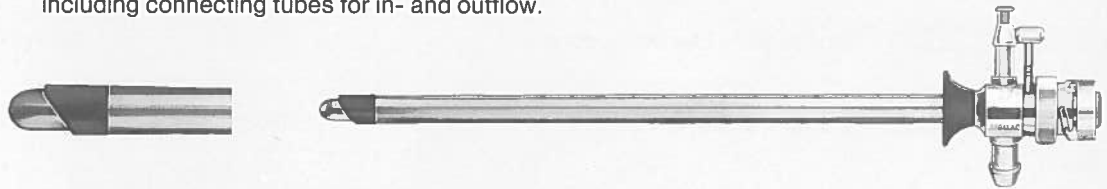

Resectoscope Sheaths

Metal-Sheaths with LUER-lock stopcock including connecting tube for irrigation.

- 27040 AO 27 Fr., oblique beak, with obturator 27040 OA, color code: black.
27040 BO 24 Fr., oblique beak, with obturator 27040 OC, color code: yellow.

- 27040 AK 27 Fr., short beak, with obturator 27040 OB, color code: black.
27040 BK 24 Fr., short beak, with obturator 27040 OD, color code: yellow.

Metal-Sheaths with Central Valve including connecting tubes for in- and outflow.

- 27041 AO 27 Fr., oblique beak, with obturator 27040 OA, color code: black.
27041 BO 24 Fr., oblique beak, with obturator 27040 OC, color code: yellow.

- 27041 AK 27 Fr., short beak, with obturator 27040 OB, color code: black.
27041 BK 24 Fr., short beak, with obturator 27040 OD, color code: yellow.

The MAUERMAYER Stone Punch 27043 M (see page RES-SC 2) may be used
with all **KARL STORZ** resectoscope sheaths.