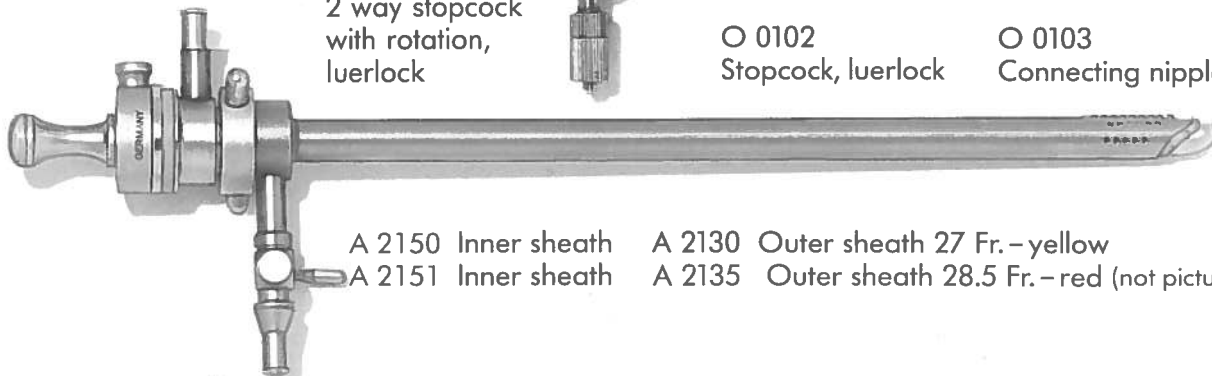

All sheaths above are also available with **non-rotatable** stopcock on request.

A 1045
2 way stopcock
with rotation,
luerlock

○ 0102
Stopcock, luerlock

○ 0103
Connecting nipple

- A 2150 Inner sheath
- A 2151 Inner sheath
- A 2130 Outer sheath 27 Fr. – yellow
- A 2135 Outer sheath 28.5 Fr. – red (not pictured)