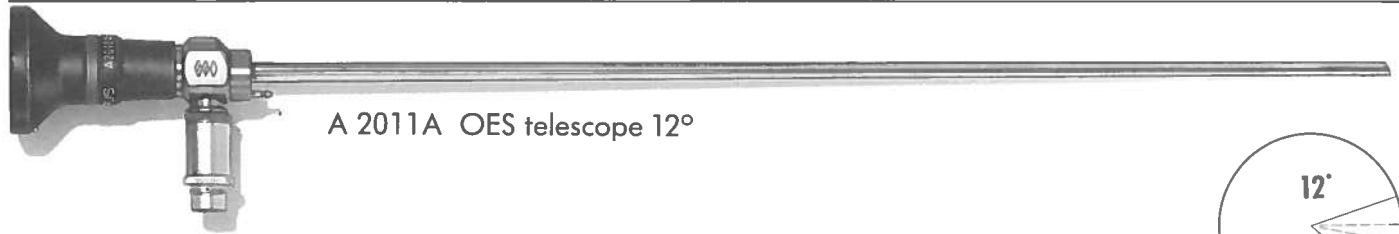

Telescope, Sheaths, Obturator

A 2011A OES telescope 12°

- A 2146 Resectoscope sheath 24.5 Fr. (yellow)
- A 2148 Resectoscope sheath 26 Fr. (red) – (not pictured)
- A 2149 Resectoscope sheath 28 Fr. (black) – (not pictured)

All sheaths above are also available with **non-rotatable** stopcock on request.

A 1045
2 way stopcock
with rotation,
luerlock

○ 0102
Stopcock, luerlock

○ 0103
Connecting nipple

- A 2150 Inner sheath
- A 2151 Inner sheath
- A 2130 Outer sheath 27 Fr. – yellow
- A 2135 Outer sheath 28.5 Fr. – red (not pictured)