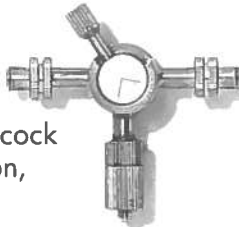

Telescope, Sheaths, Obturator

A 2011A OES telescope 12°

- A 2146 Resectoscope sheath 24.5 Fr. (yellow)
- A 2148 Resectoscope sheath 26 Fr. (red) – (not pictured)
- A 2149 Resectoscope sheath 28 Fr. (black) – (not pictured)

All sheaths above are also available with **non-rotatable** stopcock on request.

A 1045
2 way stopcock
with rotation,
luerlock

○ 0102
Stopcock, luerlock

○ 0103
Connecting nipple

- A 2150 Inner sheath
- A 2151 Inner sheath
- A 2130 Outer sheath 27 Fr. – yellow
- A 2135 Outer sheath 28.5 Fr. – red (not pictured)