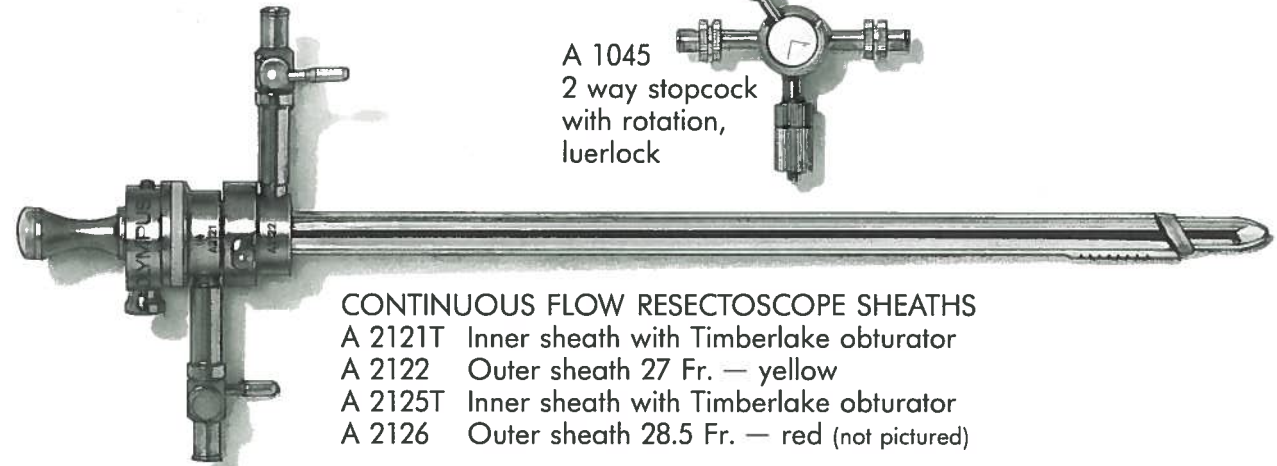

Resectoscope 12°

Telescope, Sheaths, Obturator

A 2011 OES telescope 12°

STANDARD RESECTOSCOPE SHEATHS

- A 2101T Resectoscope sheath 24 Fr. (yellow) with Timberlake obturator
- A 2102T Resectoscope sheath 26 Fr. (red) with Timberlake obturator (not pictured)
- A 2103T Resectoscope sheath 28 Fr. (black) with Timberlake obturator (not pictured)

All sheaths are also available with **non-rotatable** (single) vertical or (double) horizontal stopcock rings on request.

A 1045
2 way stopcock
with rotation,
luerlock

CONTINUOUS FLOW RESECTOSCOPE SHEATHS

- A 2121T Inner sheath with Timberlake obturator
- A 2122 Outer sheath 27 Fr. — yellow
- A 2125T Inner sheath with Timberlake obturator
- A 2126 Outer sheath 28.5 Fr. — red (not pictured)

- A 2131 Visual obturator 24 Fr.
- A 2132 Visual obturator 26 Fr. (not pictured)
- A 2133 Visual obturator 28 Fr. (not pictured)

- A 2136 Timberlake obturator 24 Fr. — yellow
- A 2137 Timberlake obturator 26 Fr. — red (not pictured)
- A 2138 Timberlake obturator 28 Fr. — black (not pictured)

○ 0102 Stopcock, luerlock

○ 0103 Connecting nipple