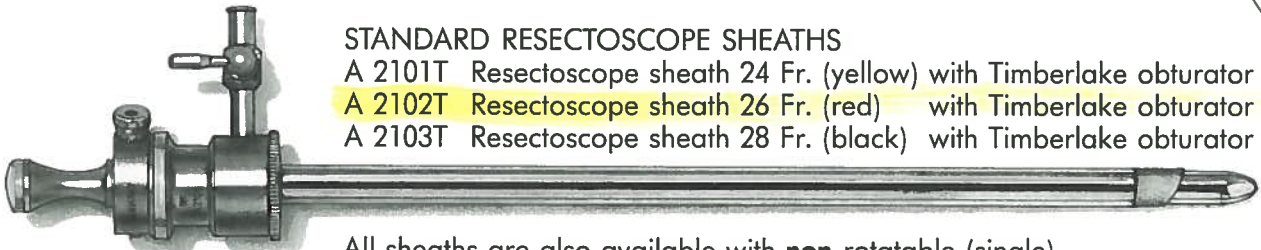

Resectoscope 12°

Telescope, Sheaths, Obturator

A 2011 OES telescope 12°

STANDARD RESECTOSCOPE SHEATHS

- A 2101T Resectoscope sheath 24 Fr. (yellow) with Timberlake obturator
- A 2102T Resectoscope sheath 26 Fr. (red) with Timberlake obturator (not pictured)
- A 2103T Resectoscope sheath 28 Fr. (black) with Timberlake obturator (not pictured)

All sheaths are also available with **non-rotatable** (single) vertical or (double) horizontal stopcock rings on request.

A 1045
2 way stopcock
with rotation,
luerlock

CONTINUOUS FLOW RESECTOSCOPE SHEATHS

- A 2121T Inner sheath with Timberlake obturator
- A 2122 Outer sheath 27 Fr. — yellow
- A 2125T Inner sheath with Timberlake obturator
- A 2126 Outer sheath 28.5 Fr. — red (not pictured)

- A 2131 Visual obturator 24 Fr.
- A 2132 Visual obturator 26 Fr. (not pictured)
- A 2133 Visual obturator 28 Fr. (not pictured)