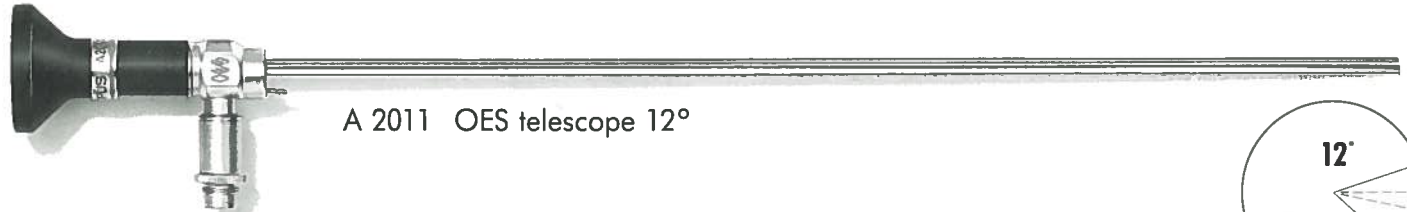

Resectoscope 12°

Telescope, Sheaths, Obturator

A 2011 OES telescope 12°

STANDARD RESECTOSCOPE SHEATHS

- A 2101T Resectoscope sheath 24 Fr. (yellow) with Timberlake obturator
- A 2102T Resectoscope sheath 26 Fr. (red) with Timberlake obturator (not pictured)
- A 2103T Resectoscope sheath 28 Fr. (black) with Timberlake obturator (not pictured)

All sheaths are also available with **non-rotatable** (single) vertical or (double) horizontal stopcock rings on request.

A 1045
2 way stopcock
with rotation,
luerlock

CONTINUOUS FLOW RESECTOSCOPE SHEATHS

- A 2121T Inner sheath with Timberlake obturator
- A 2122 Outer sheath 27 Fr. — yellow
- A 2125T Inner sheath with Timberlake obturator
- A 2126 Outer sheath 28.5 Fr. — red (not pictured)

- A 2131 Visual obturator 24 Fr.
- A 2132 Visual obturator 26 Fr. (not pictured)
- A 2133 Visual obturator 28 Fr. (not pictured)