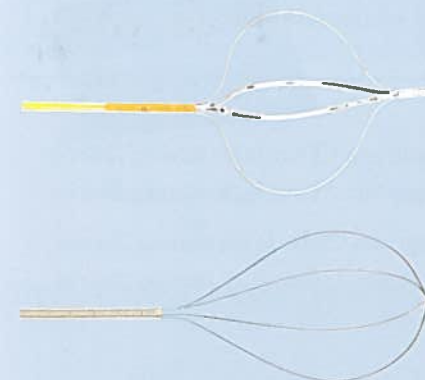

Disposable Baskets

For use with SRU-6, SRU-6X

- **504-803-070** 3Fr Flat Wire Basket, 70 cm
- **504-803-090** 3Fr Flat Wire Basket, 90 cm
- **504-803-115** 3Fr Flat Wire Basket, 115 cm
- **504-882-115** 2.4Fr Nitinol Basket, 115 cm
- **504-833-070** 3Fr 3-Wire Grasping Forcep, 70 cm
- **504-833-090** 3Fr 3-Wire Grasping Forcep, 90 cm
- **504-833-115** 3Fr 3-Wire Grasping Forcep, 115 cm
- **504-883-070** 3Fr Nitinol Basket, 70 cm
- **504-883-090** 3Fr Nitinol Basket, 90 cm
- **504-883-115** 3Fr Nitinol Basket, 115 cm