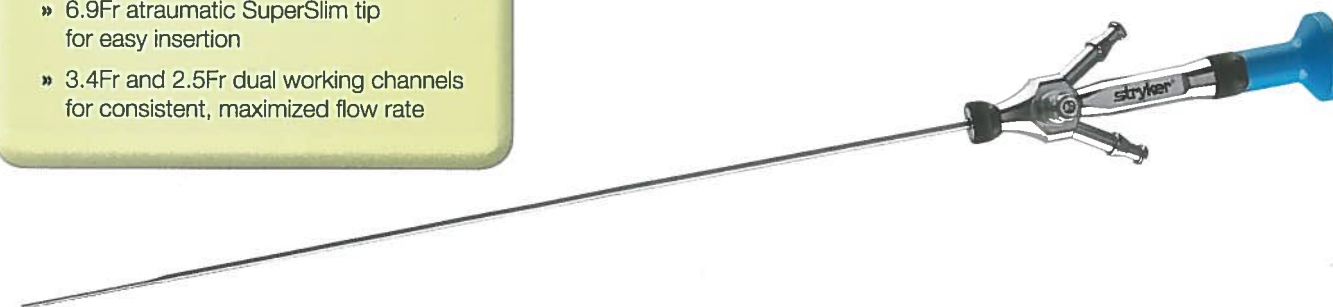

URETHROTOME

Visual Urethrotome

For use with 0° or 12° Cystoscopes to cut strictures in the urethra.

- 502-880-401** Working Element — Passive (Iglesias)
- 502-880-521** 21Fr Visual Urethrotome Sheath
- 502-880-525** 25Fr Visual Urethrotome Outer Sheath
- 502-880-524** 21Fr Visual Urethrotome Working/Optical Bridge
- 502-880-522** 21Fr Urethrotome Standard Obturator
- 502-880-523** 21Fr Urethrotome Visual Obturator
- 502-880-526** 25Fr Balloon Catheter Sheath

Urethrotome Cold Knives

For use with 0° or 12° Cystoscopes

- 502-880-501** Cold Knife, Half Moon
- 502-880-502** Cold Knife, Straight
- 502-880-503** Cold Knife, Serrated
- 502-880-504** Cold Knife, Hook
- 502-880-505** Cold Knife, Loop

SEMI-RIGID URETEROSCOPES

SRU-6/SRU-6X Ureteroscopes

- » Autoclavable, high-density fused quartz bundle for high-resolution images
- » 6.9Fr atraumatic SuperSlim tip for easy insertion
- » 3.4Fr and 2.5Fr dual working channels for consistent, maximized flow rate

SRU-6 Series Autoclavable Semi-Rigid Ureteroscopes

- 502-880-330** SRU-6 Autoclavable Semi-Rigid Ureteroscope, 6.9/10Fr, 33 cm
- 502-880-430** SRU-6X Autoclavable Semi-Rigid Ureteroscope, 6.9/10Fr, 43 cm