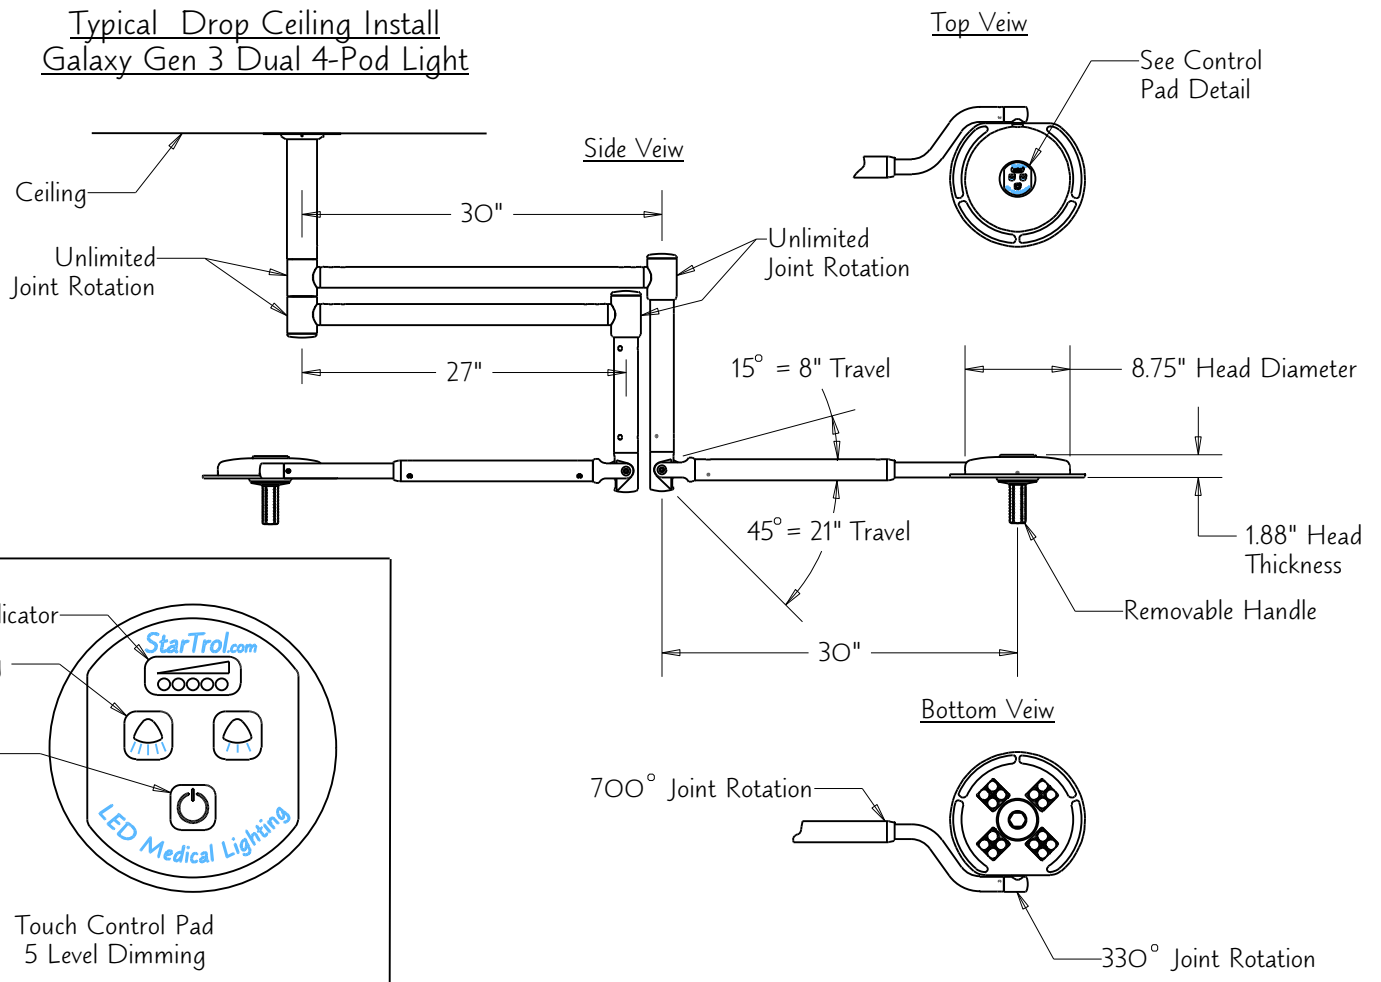

Typical Drop Ceiling Install Galaxy Gen 3 Dual 4-Pod Light

Touch Control Pad
5 Level Dimming

Galaxy Gen3 Dual 4-Pod Specifications

Input Voltage	100-240 VAC
Input Current	1.0 Amps @ 120 VAC
Input Wattage	120 Watts
Light Output per Head	55,000 Lux @ 1 Meter
Total Light Output	110,000 Lux @ 1 Meter
Moment Load	130 ft-lbs
Weight	80 Lbs.
Min. Ceiling Hgt.	96" @ 80" Pivot Hgt
Max. Ceiling Hgt.	126" @ 80" Pivot Hgt

Mounting Info