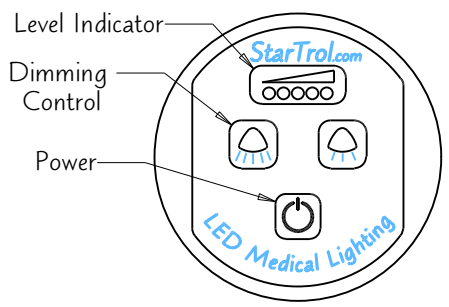

Typical Drop Ceiling Install Galaxy Gen 3 Dual 4-Pod Light

Touch Control Pad
5 Level Dimming

Galaxy Gen3 Dual 4-Pod Specifications

Input Voltage	100-240 VAC
Input Current	1.0 Amps @ 120 VAC
Input Wattage	120 Watts
Light Output per Head	55,000 Lux @ 1 Meter
Total Light Output	110,000 Lux @ 1 Meter
Moment Load	130 ft-lbs
Weight	80 Lbs.
Min. Ceiling Hgt.	96" @ 80" Pivot Hgt
Max. Ceiling Hgt.	126" @ 80" Pivot Hgt